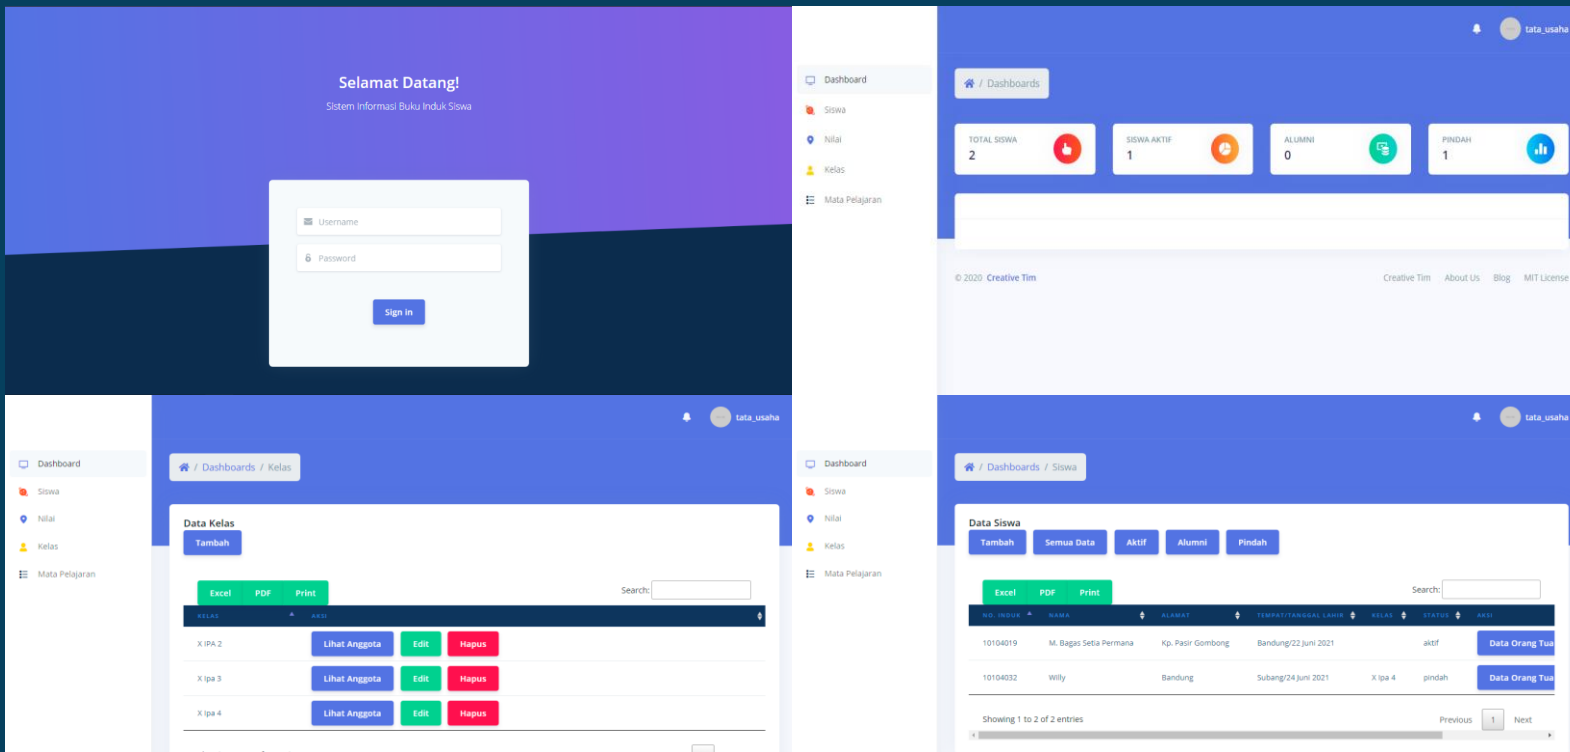

Portofolio Kami

Pengadaan Sistem Informasi Buku Induk Siswa
18-06-2021