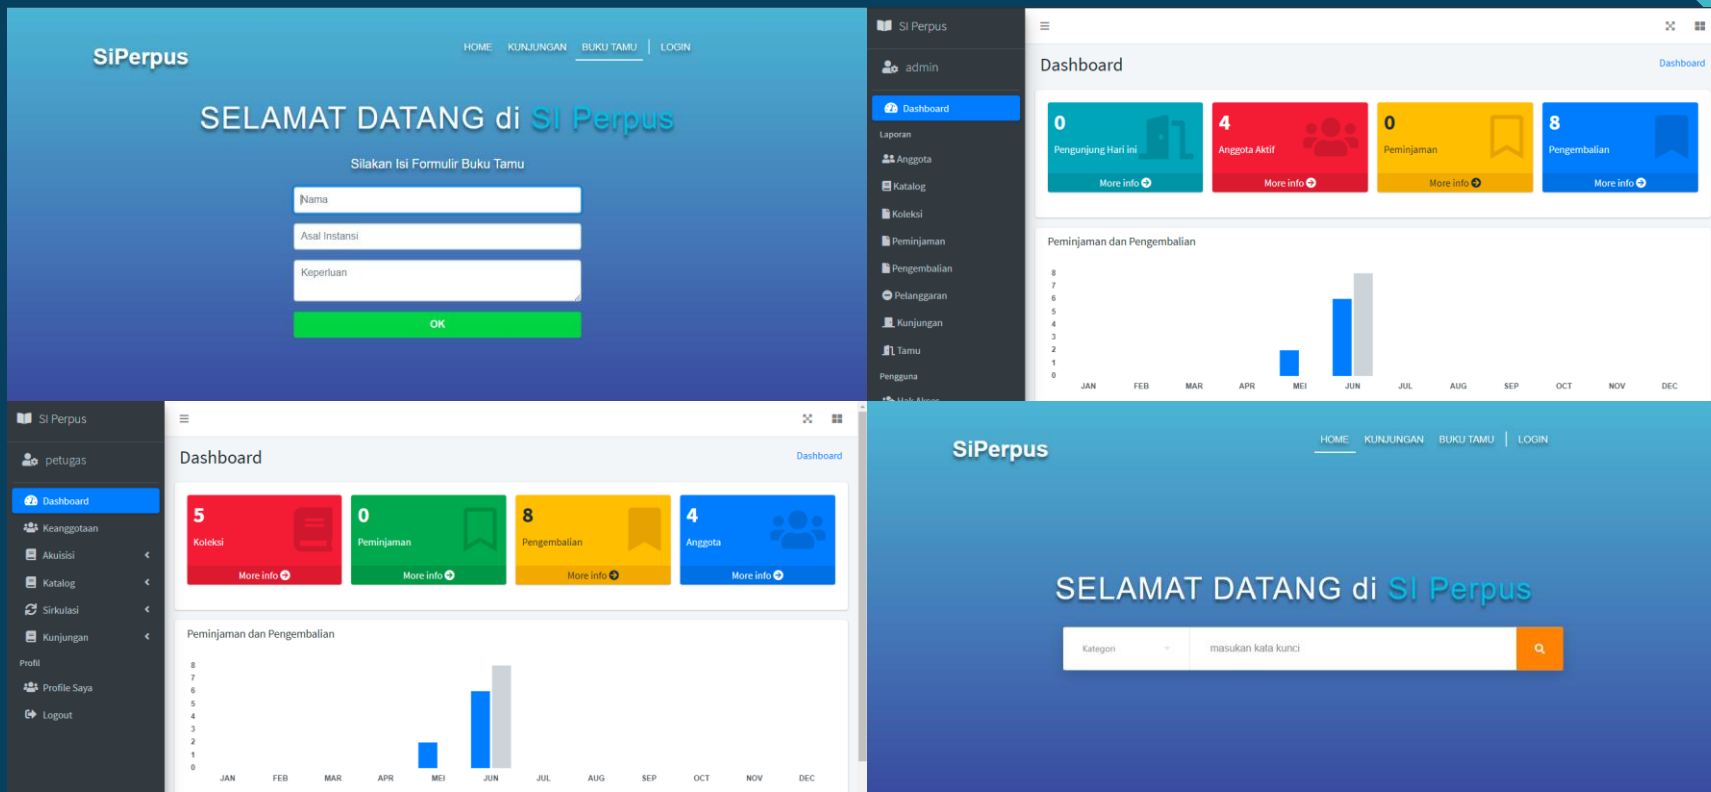

# Struktur Organisasi

# Portofolio Kami

Pengadaan Sistem Pengukur Arah Angin  
20-03-2021

The screenshot displays a web application interface for wind measurement and wind shear warning. The interface is divided into two main sections: a login section on the left and a main dashboard on the right.