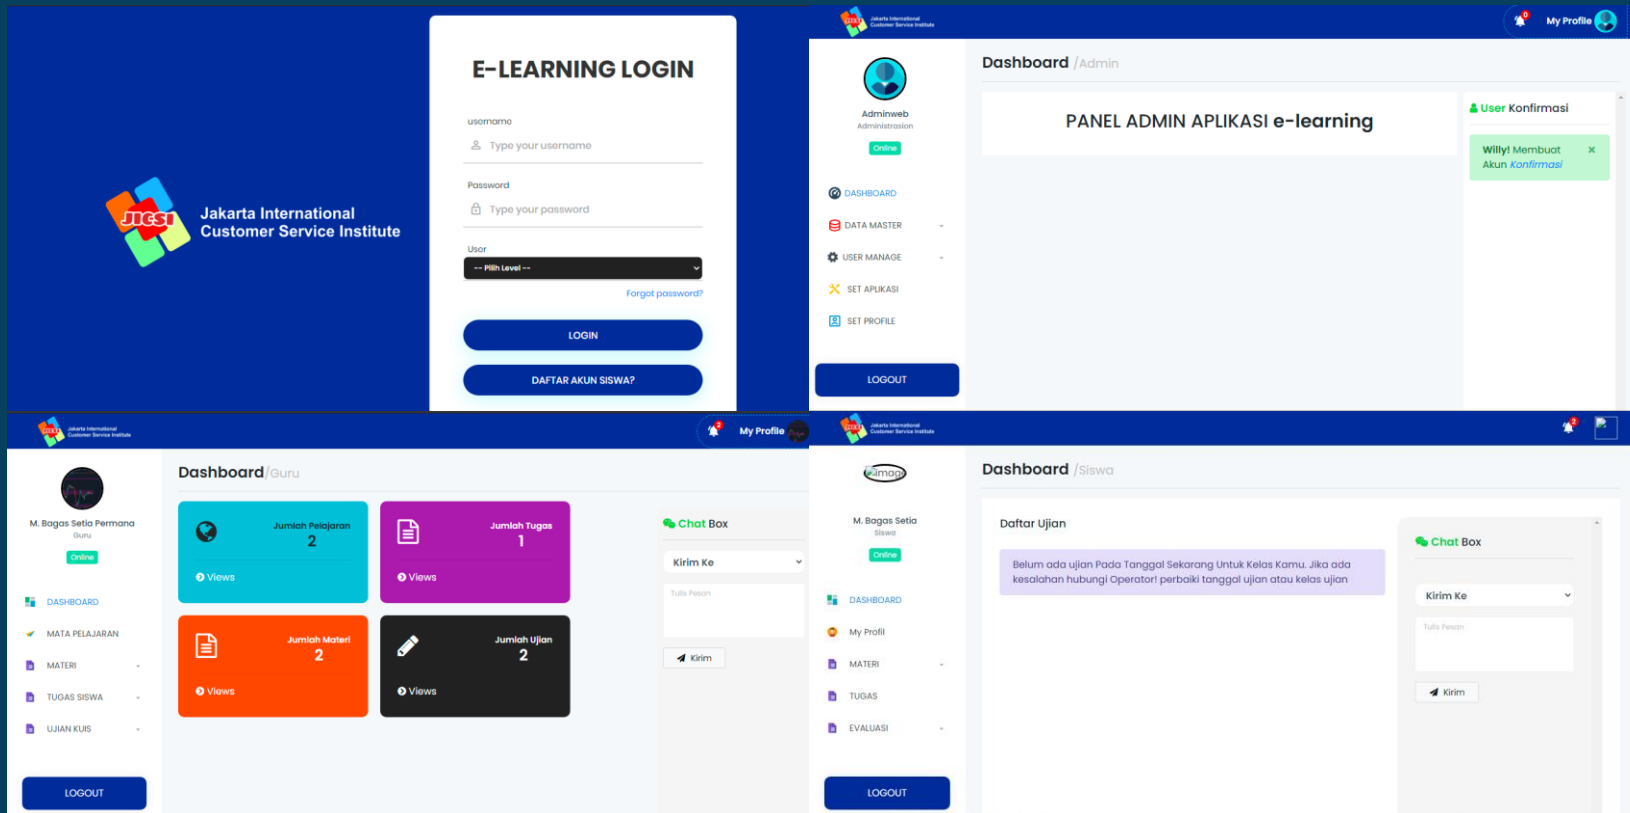

Portofolio Kami

Pengadaan E-learning JCSI(Jakarta Costumer Service International)
17-04-2021